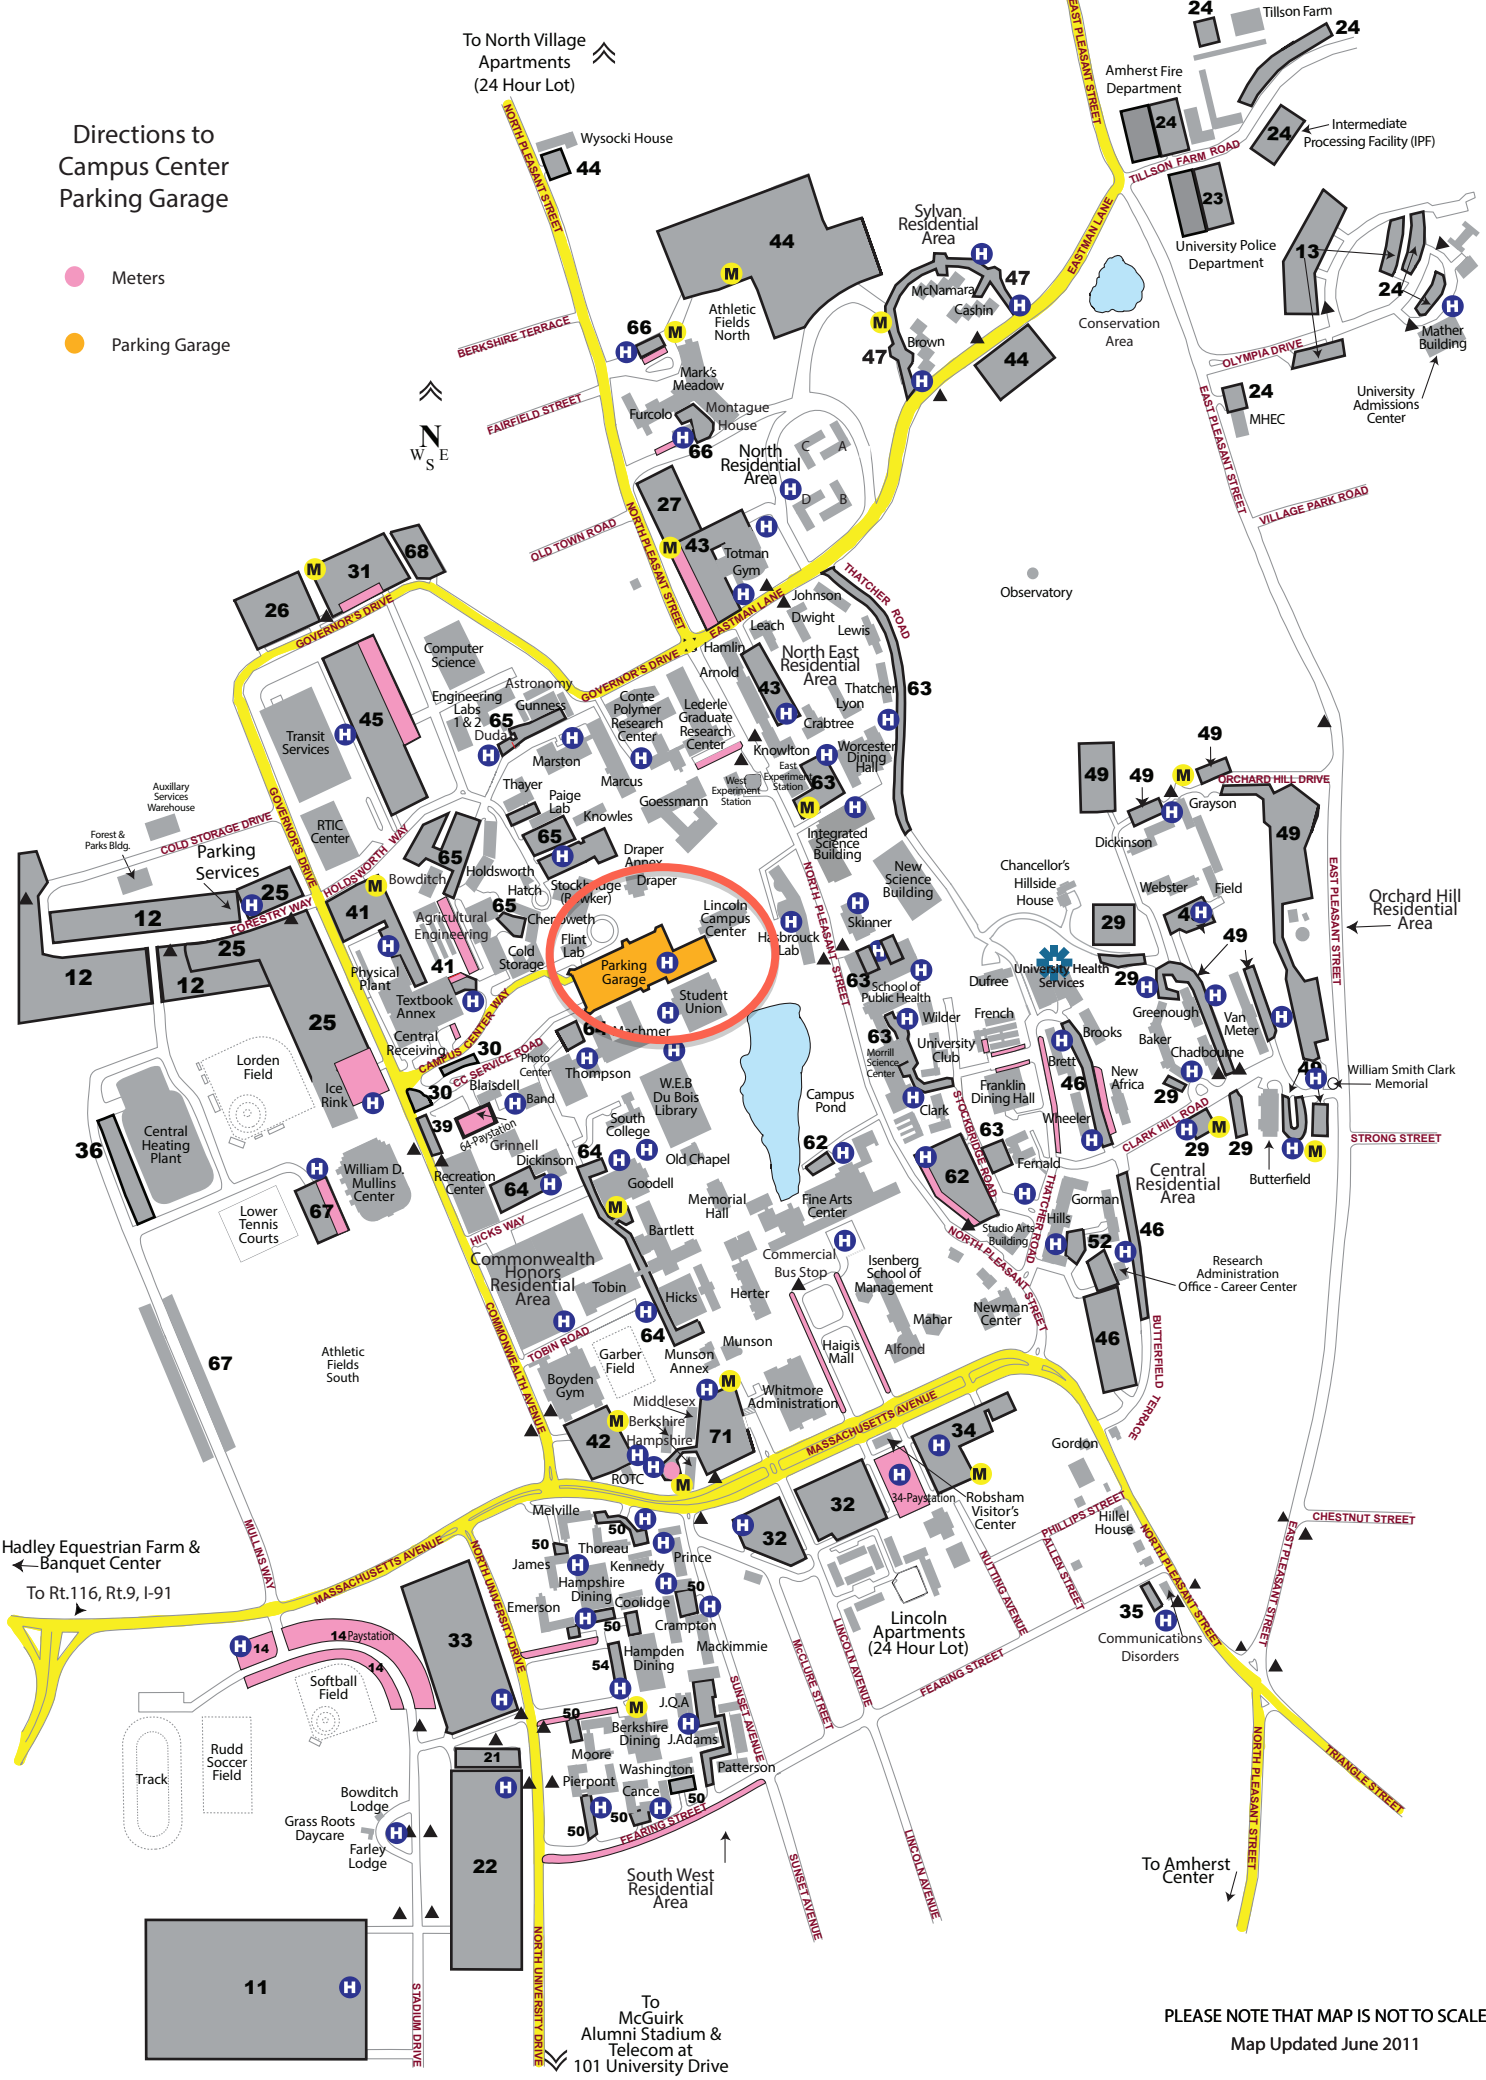

Directions to Campus Center Parking Garage

- Meters
- Parking Garage

Hadley Equestrian Farm & Banquet Center
 To Rt. 116, Rt. 9, I-91

To North Village Apartments (24 Hour Lot)

To McGuirk Alumni Stadium & Telecom at 101 University Drive

PLEASE NOTE THAT MAP IS NOT TO SCALE
 Map Updated June 2011